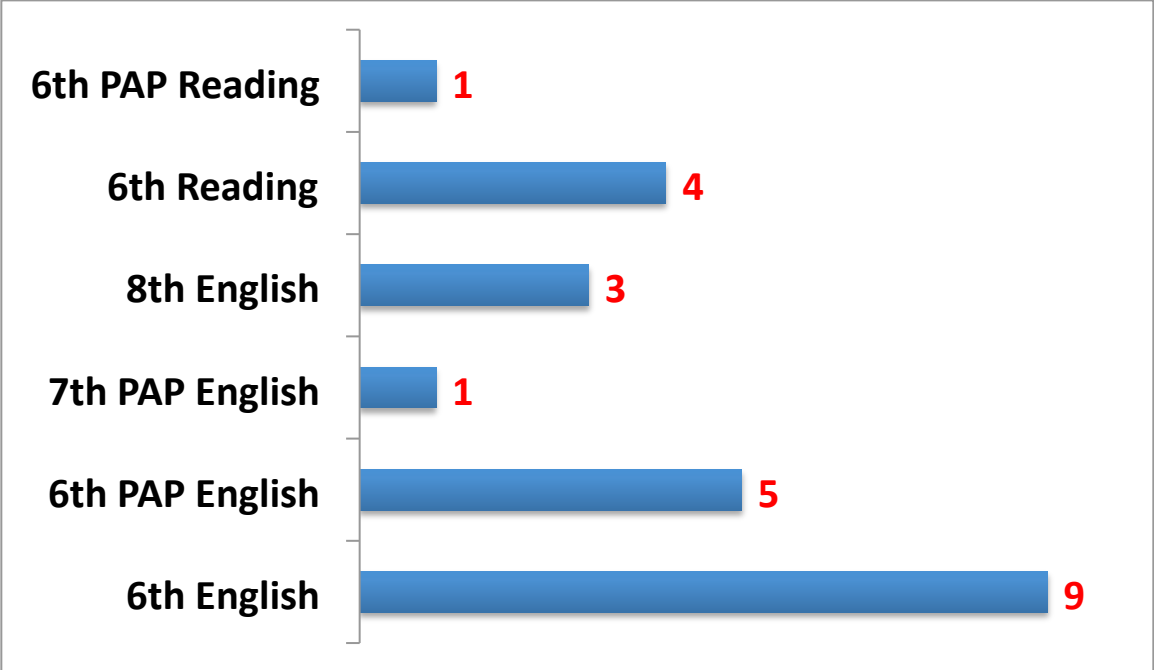

Dashboard Information for SMS-1st Six Weeks 2013-2014

English/Reading Failures by Grade