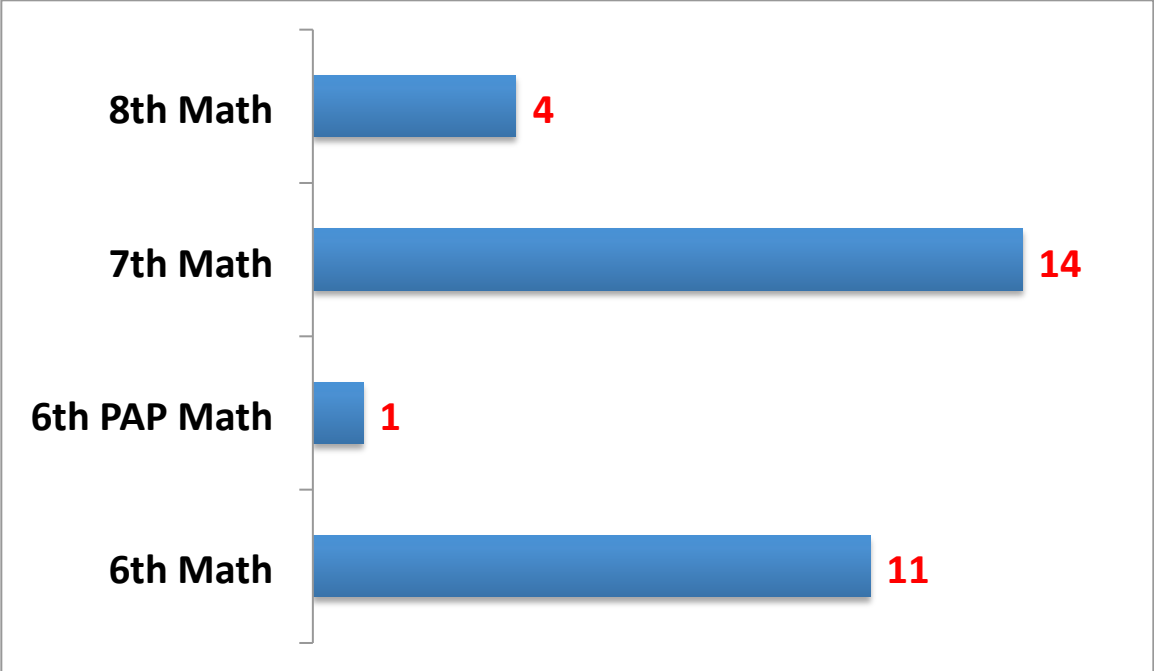

Math Failures by Grade